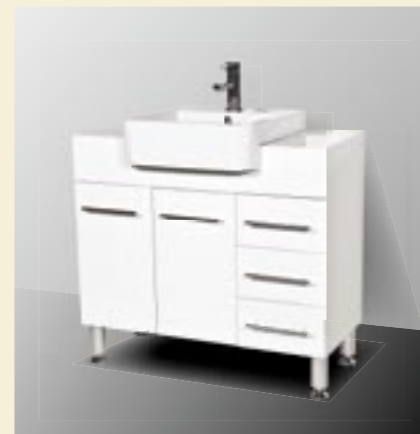

Bathroom Cabinets and Vanities

FA 900 & FA 1000
900mm x 460mm x 850mm
1000mm x 460mm x 850mm

FA 1200
1200mm x 460mm x 850mm

BDG 900
900mm x 500mm x 890mm

BDG 1200
1200mm x 500mm x 890mm

BDG 1500
1500mm x 500mm x 890mm